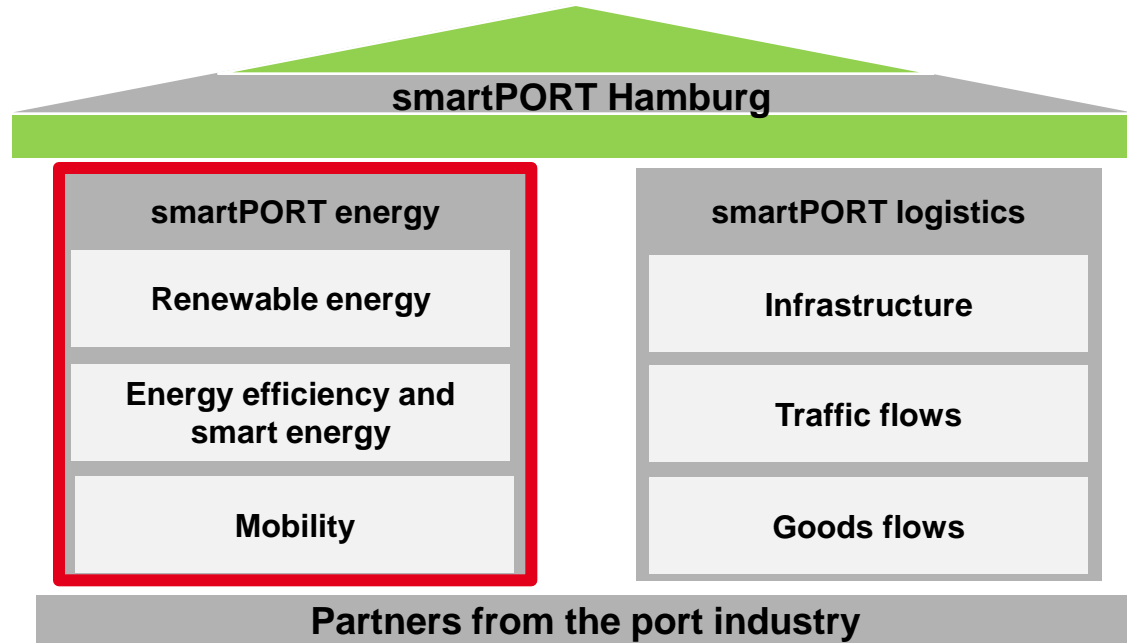

 **Size of Port: 74.40 square kilometres = 10% of total area of Hamburg**

The Port will become more intelligent with smartPORT Hamburg

Source: HPA

The Port will become more intelligent with smartPORT Hamburg

Source: HPA

Energy transition in the Port of Hamburg

Source: HPA

smartPORT logistics – Showcase for environmental technologies

Source: HPA

Energy transition in the Port of Hamburg: Showcase for environmental technologies