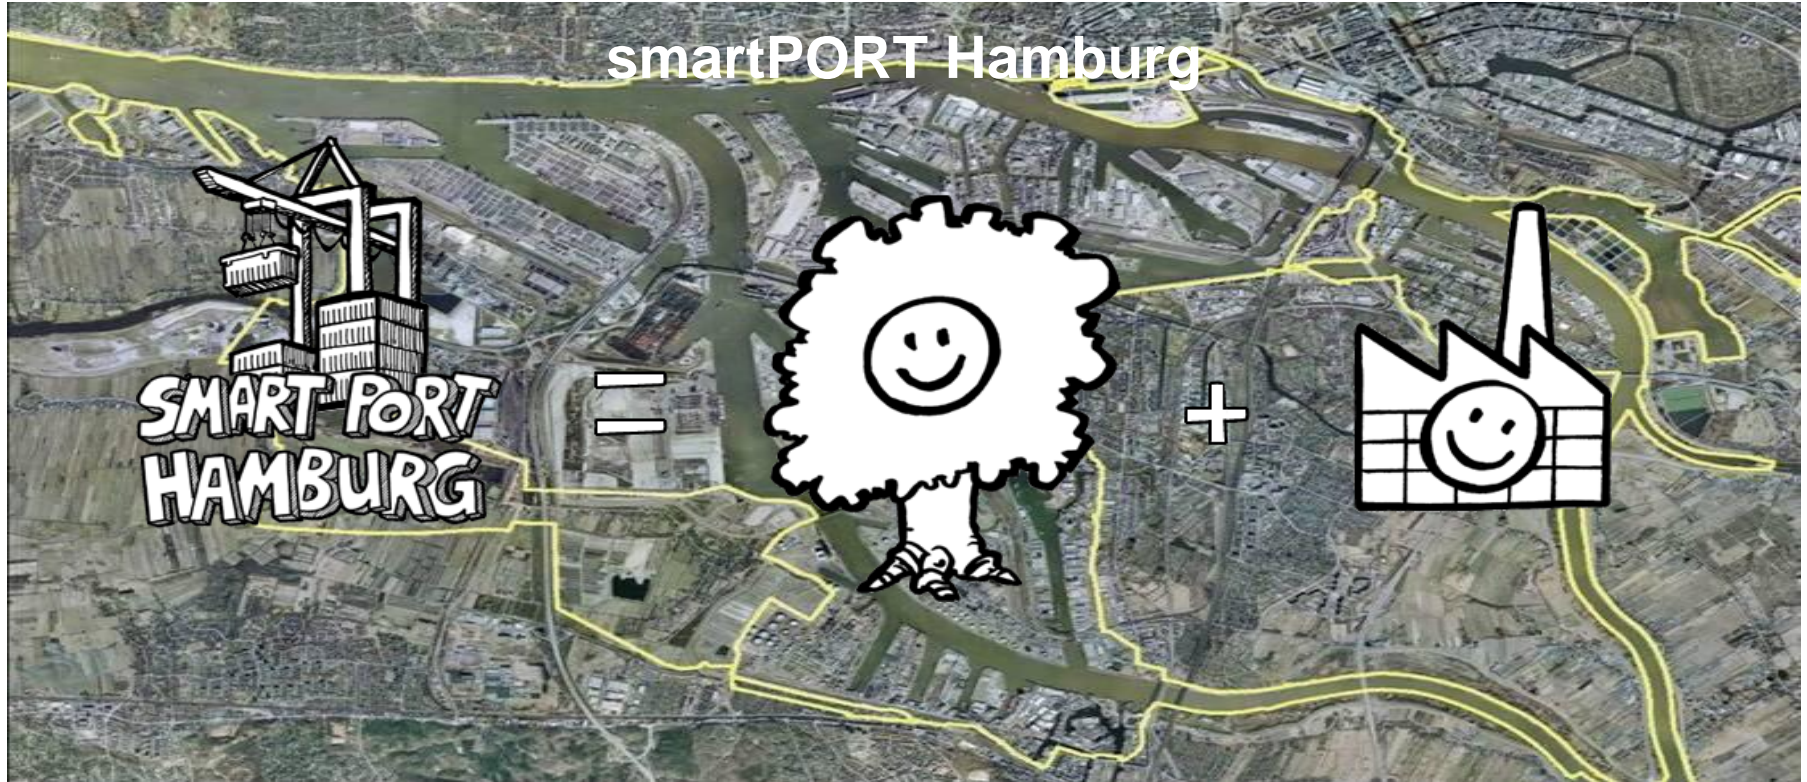

smartPORT Hamburg