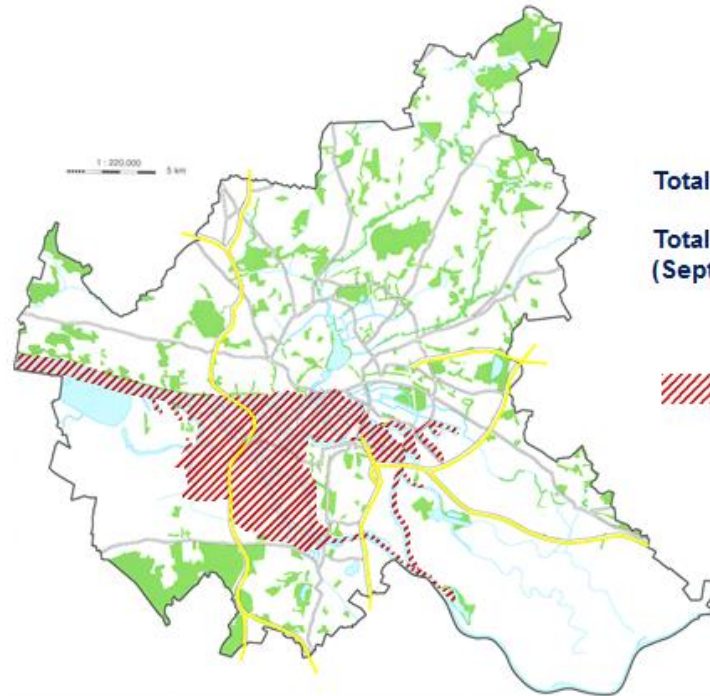

smartPORT

smartPORT Hamburg

Our Port – in the middle of the city – has its special challenges

Source: www.mediaserver.hamburg.de/C.O.Bruch

City of Hamburg

Total area: 755.30 square kilometres

**Total population: 1,748,788
(September 2013)**

 **Size of Port: 74.40 square kilometres = 10% of total area of Hamburg**

The Port will become more intelligent with smartPORT Hamburg

Source: HPA

The Port will become more intelligent with smartPORT Hamburg