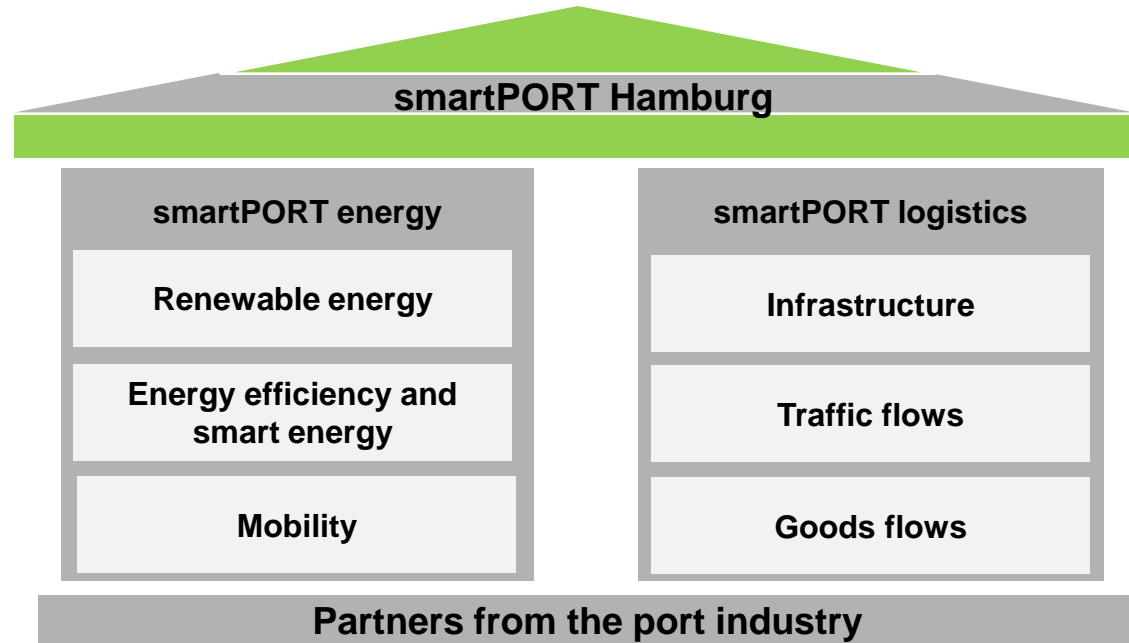

smartPORT

smartPORT Hamburg

Our Port – in the middle of the city – has its special challenges

Source: www.mediaserver.hamburg.de/C.O.Bruch

City of Hamburg

Total area: 755.30 square kilometres

**Total population: 1,748,788
(September 2013)**

 **Size of Port: 74.40 square kilometres = 10% of total area of Hamburg**

The Port will become more intelligent with smartPORT Hamburg

Source: HPA

The Port will become more intelligent with smartPORT Hamburg

Source: HPA

Energy transition in the Port of Hamburg

Source: HPA

smartPORT logistics – Showcase for environmental technologies

Source: HPA

Energy transition in the Port of Hamburg: Showcase for environmental technologies