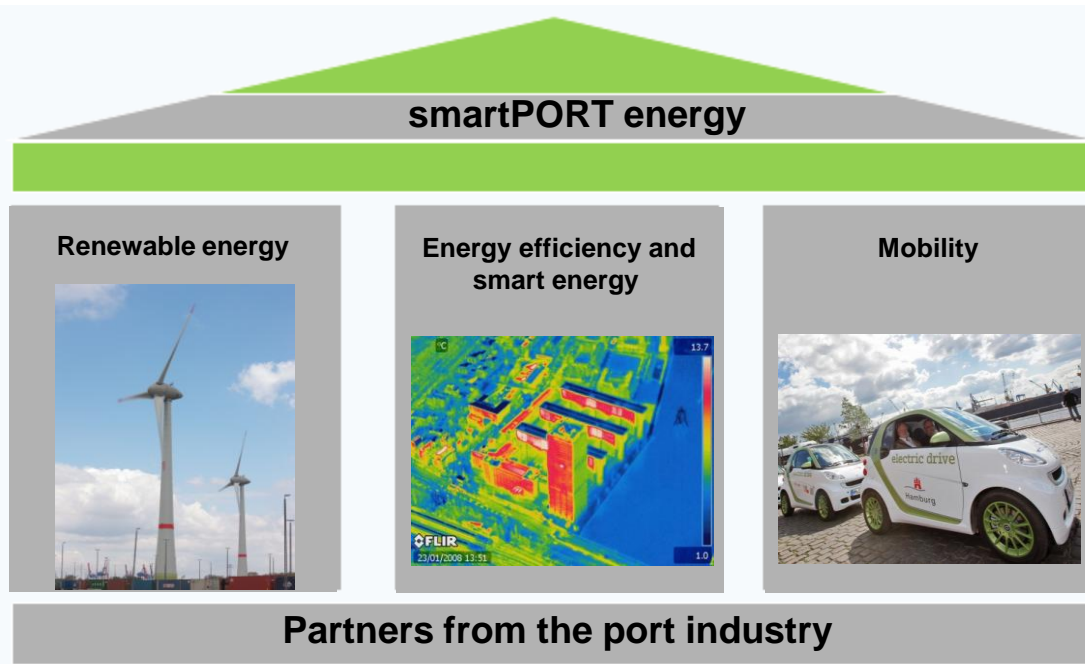

 **Size of Port: 74.40 square kilometres = 10% of total area of Hamburg**

The Port will become more intelligent with smartPORT Hamburg

Source: HPA

The Port will become more intelligent with smartPORT Hamburg

Source: HPA

Energy transition in the Port of Hamburg

Source: HPA

smartPORT logistics – Showcase for environmental technologies

Source: HPA

Energy transition in the Port of Hamburg: Showcase for environmental technologies